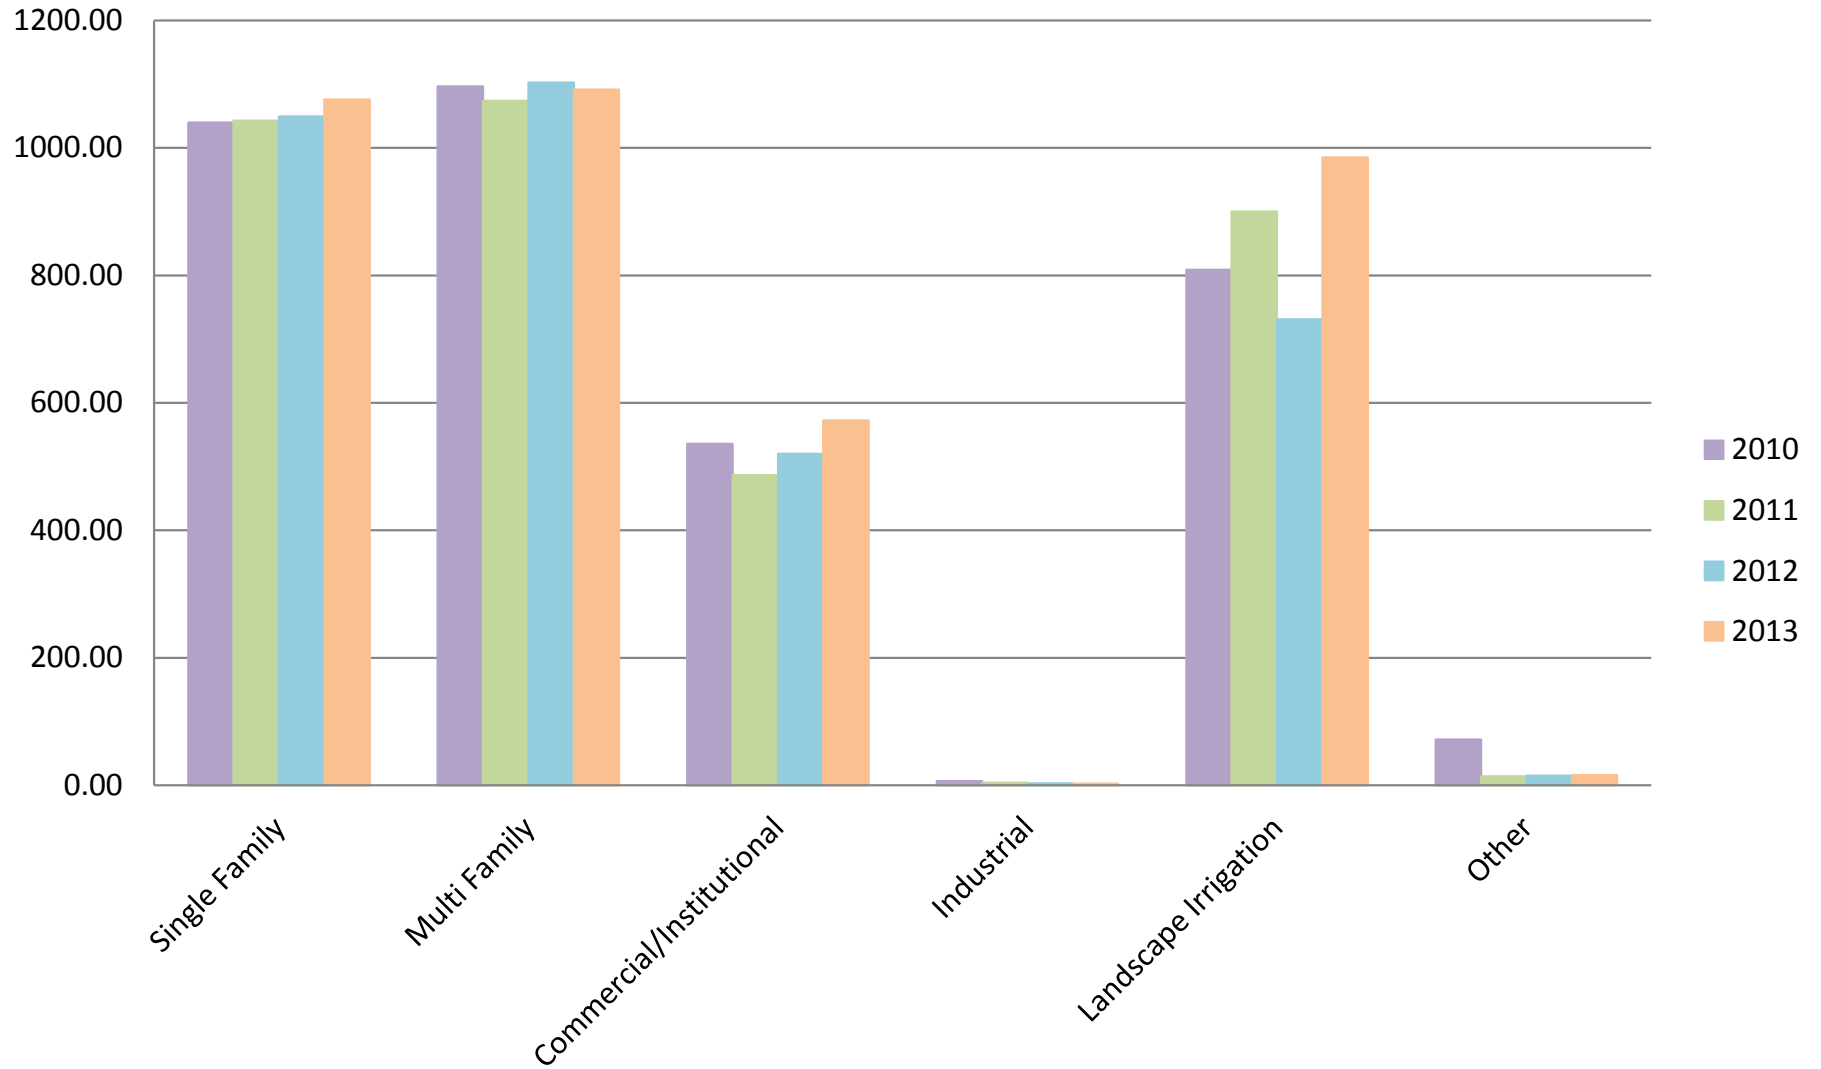

2010-2013 Metered Water Deliveries by Category (acre-feet)

2010-2013 Water Use Per Connection (acre-feet/year)